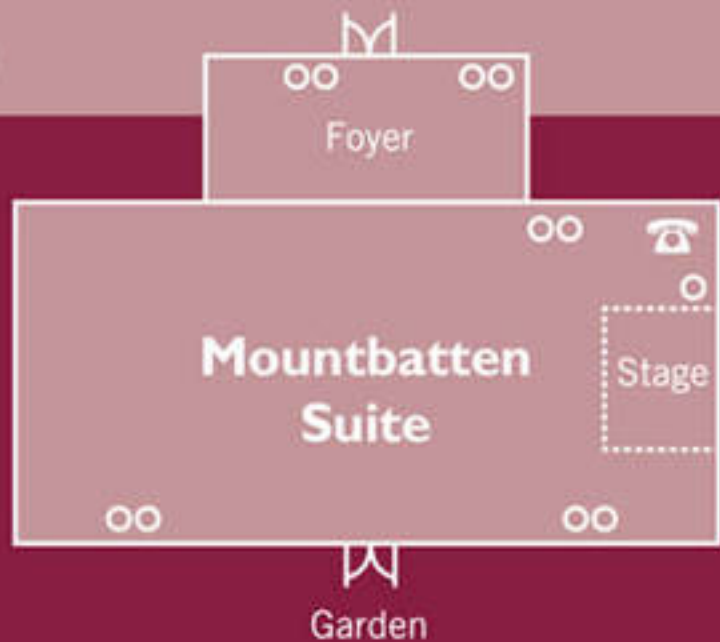

# Mountbatten Suite

Max Length  
57ft/17m

Max Width  
28ft/8m

Max Height  
10ft/3m

Theatre Style	Cabaret	Board Room /U-Shape	Reception Buffet	Banquet	Dinner Dance	Natural Daylight
•	•	•	•	•	•	•
150 People	60 People	40 People	120 People	120 People	100 People	Yes

Key: ○ 13 Amp Sockets    ⤴ Door    ☎ Telephone    ❄ Air Conditioning