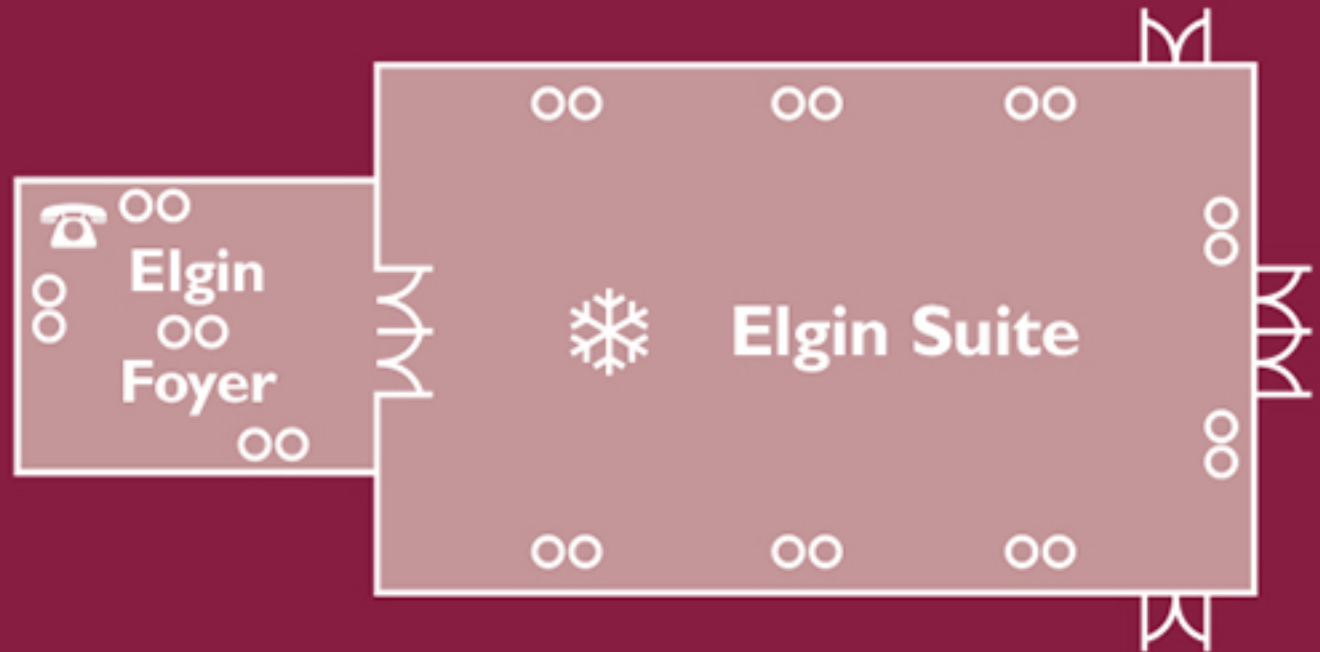

# Elgin Suite

Max Length  
65ft/20m

Max Width  
50ft/15m

Max Height  
16ft/5m

Theatre Style	Cabaret	Board Room /U-Shape	Reception Buffet	Banquet	Dinner Dance	Natural Daylight
•	•	•	•	•	•	•
300 People	120 People	60 People	250 People	250 People	200 People	Yes

Key: ○ 13 Amp Sockets    ↗ Door    ☎ Telephone    ❄ Air Conditioning